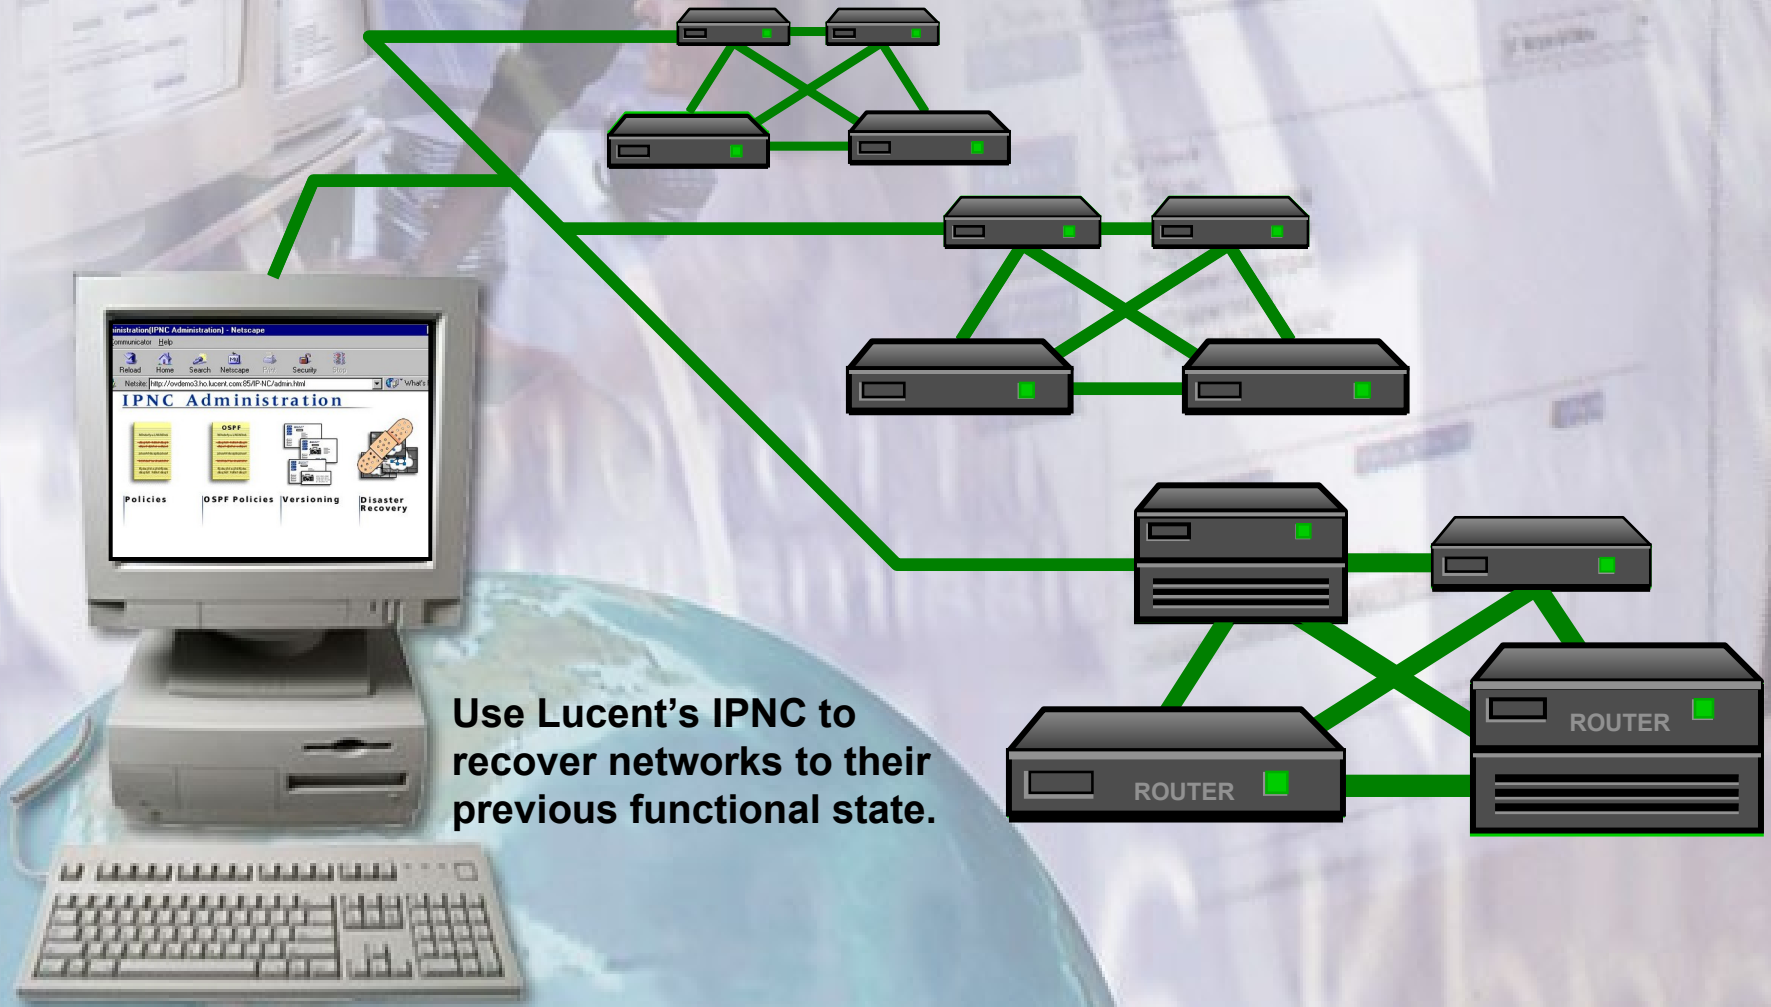

Setting up your network

Take a snapshot

Use IPNC to store snapshots of routing protocol configurations

Take a snapshot

Use IPNC to store snapshots of routing protocol configurations

of a **router subnet** configuration

Take a snapshot

Use IPNC to store snapshots of routing protocol configurations

Disaster Recovery

Disaster Recovery

Our software intelligently sequences routing protocol restoration to maintain network connectivity.

Disaster Recovery

Use Lucent's IPNC to recover networks to their previous functional state.

Disaster Recovery

Disaster Recovery

In the event of network outages, Lucent's IPNC 'rolls back' to previous configurations.