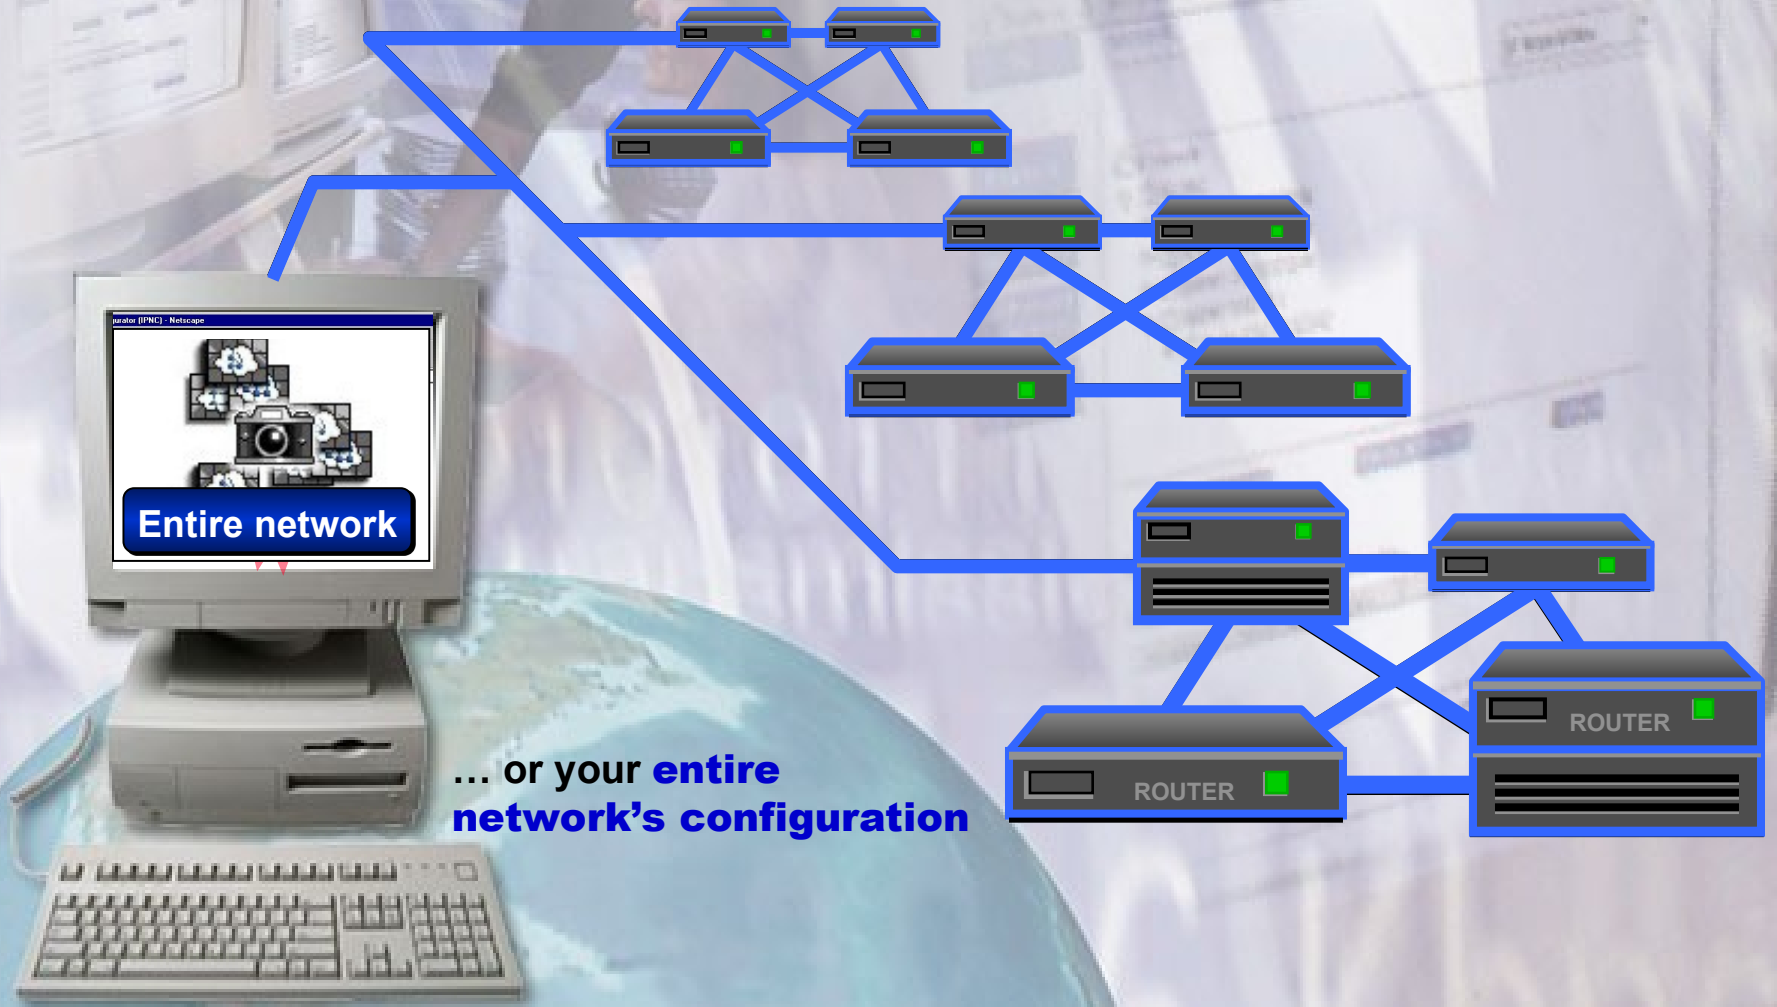

Setting up your network

Take a snapshot

Use IPNC to store snapshots of routing protocol configurations

Take a snapshot

Use IPNC to store snapshots of routing protocol configurations

of a **router subnet** configuration

Take a snapshot

Use IPNC to store snapshots of routing protocol configurations

Disaster Recovery

Disaster Recovery

Our software intelligently sequences routing protocol restoration to maintain network connectivity.

Disaster Recovery

Use Lucent's IPNC to recover networks to their previous functional state.

Disaster Recovery

Disaster Recovery

In the event of network outages, Lucent's IPNC 'rolls back' to previous configurations.