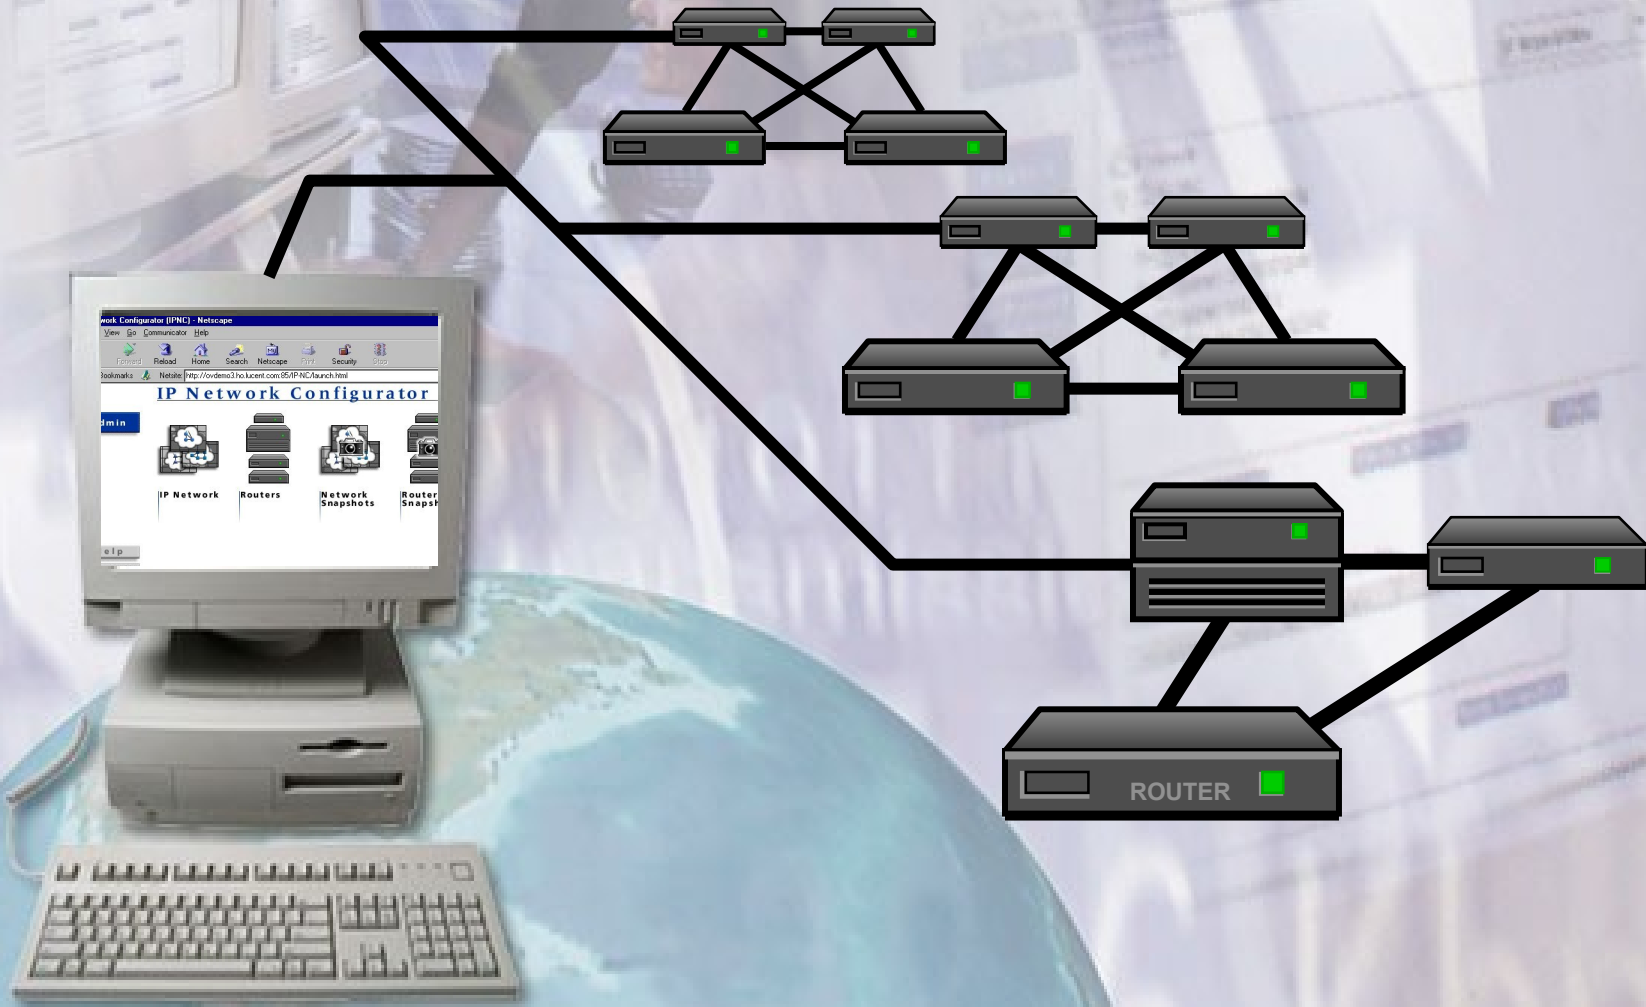

***R/*Evolution**

Lucent Technologies
Bell Labs Innovations

IP Network Configurator

**Kenan Systems
Communications Software Group**

Self-Running Demonstration (PowerPoint Slide Show)

IP Network Configurator

Setting up your network

Take a snapshot

Use IPNC to store snapshots of routing protocol configurations

Take a snapshot

Use IPNC to store snapshots of routing protocol configurations

of a **router subnet** configuration

Take a snapshot

Use IPNC to store snapshots of routing protocol configurations

Disaster Recovery

Disaster Recovery

Our software intelligently sequences routing protocol restoration to maintain network connectivity.

Disaster Recovery

Use Lucent's IPNC to recover networks to their previous functional state.

Disaster Recovery

Disaster Recovery

In the event of network outages, Lucent's IPNC 'rolls back' to previous configurations.