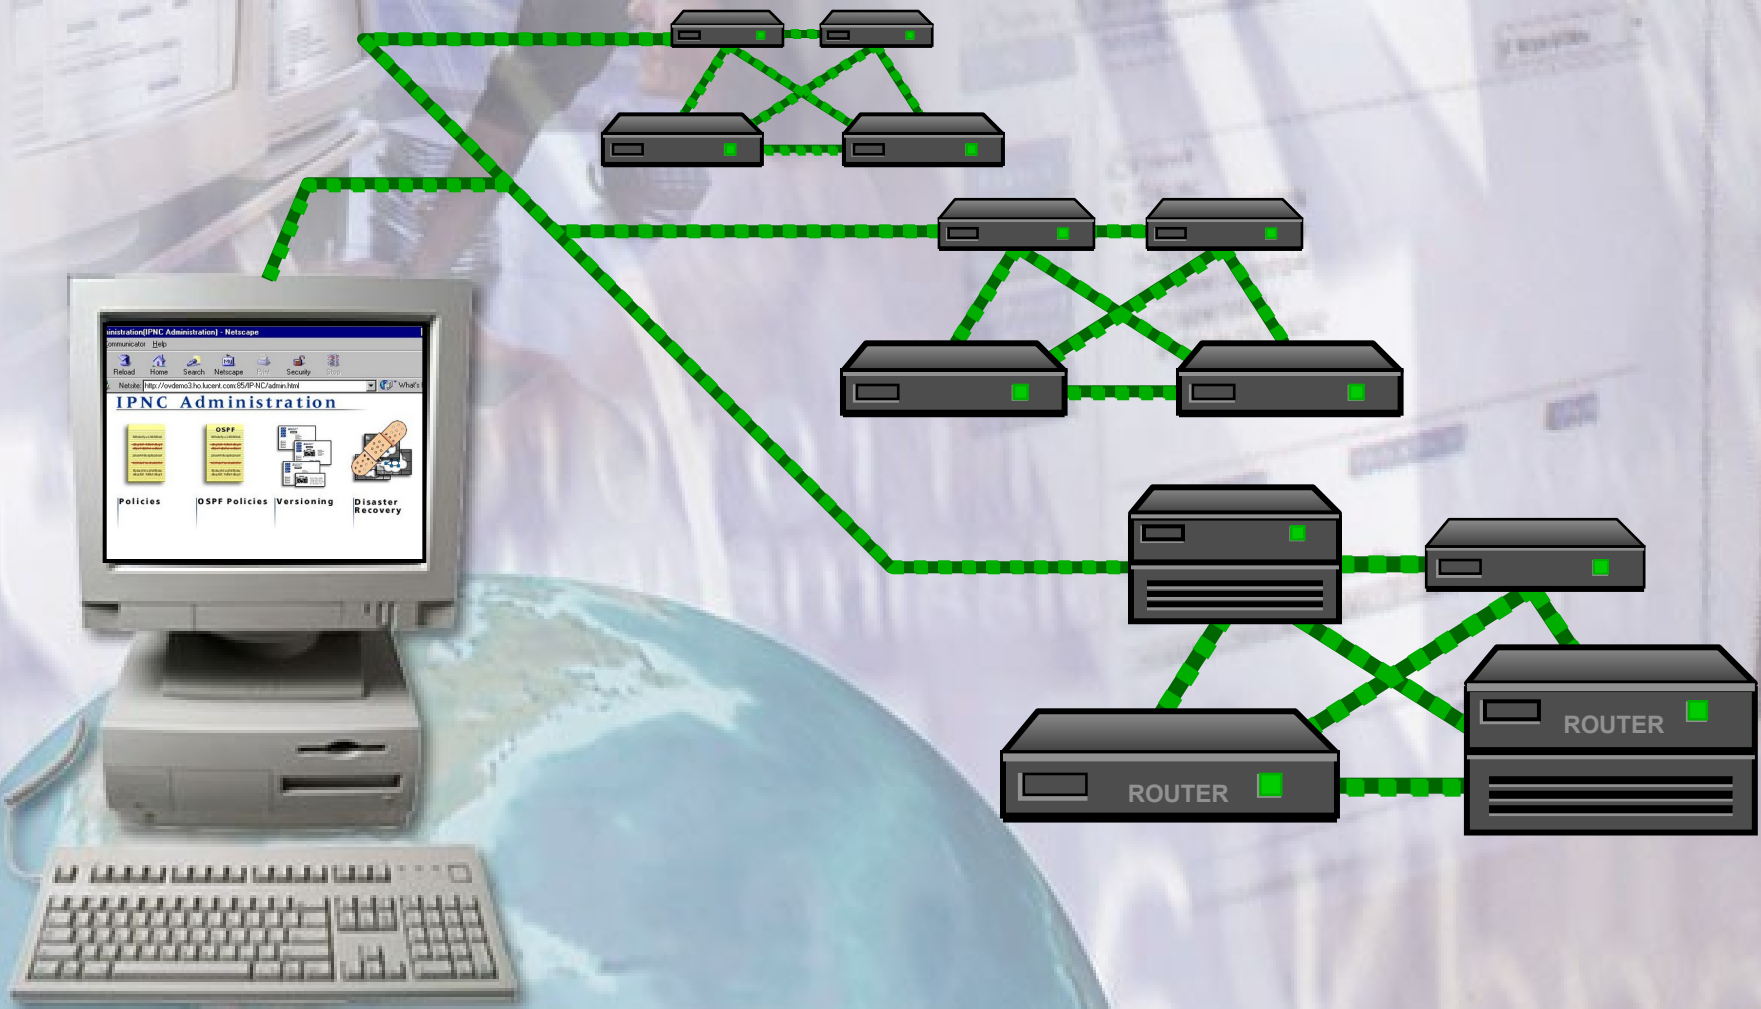

Setting up your network

Take a snapshot

Use IPNC to store snapshots of routing protocol configurations

Take a snapshot

Use IPNC to store snapshots of routing protocol configurations

of a **router subnet** configuration

Take a snapshot

Use IPNC to store snapshots of routing protocol configurations

Disaster Recovery

Disaster Recovery

Our software intelligently sequences routing protocol restoration to maintain network connectivity.

Disaster Recovery

Use Lucent's IPNC to recover networks to their previous functional state.

Disaster Recovery

Disaster Recovery

In the event of network outages, Lucent's IPNC 'rolls back' to previous configurations.