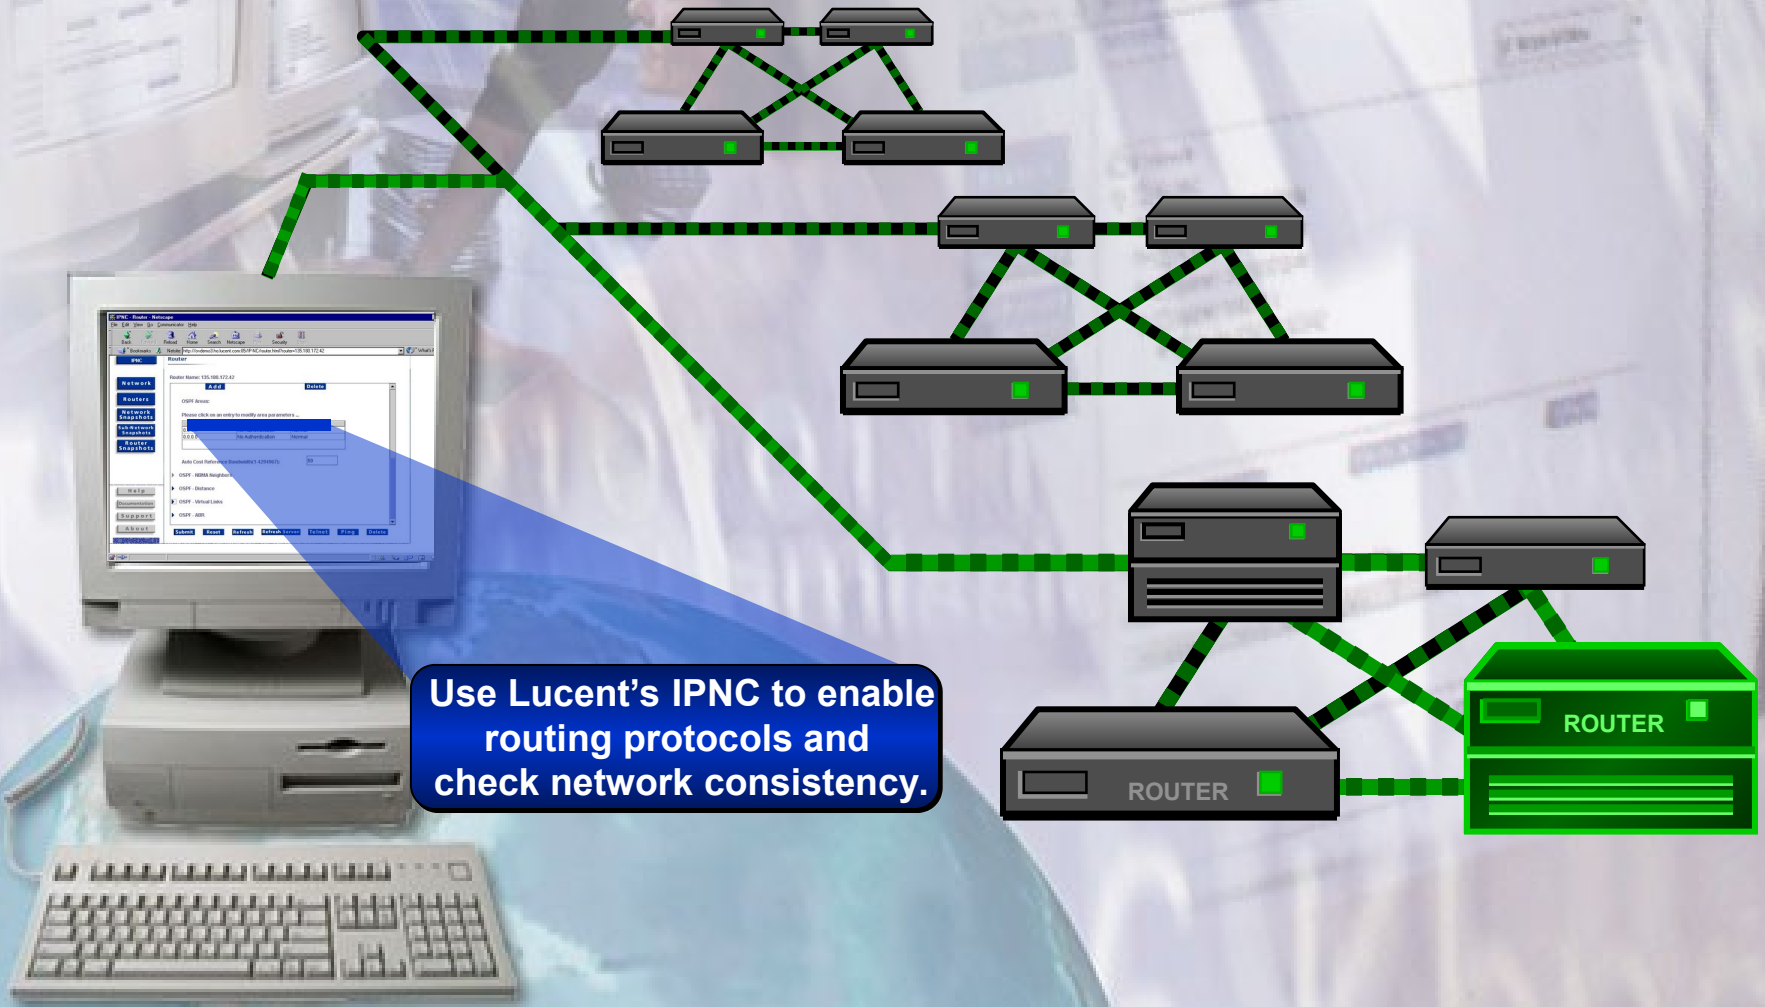

***R/*Evolution**

Lucent Technologies
Bell Labs Innovations

IP Network Configurator

**Kenan Systems
Communications Software Group**

Self-Running Demonstration (PowerPoint Slide Show)

IP Network Configurator

Setting up your network

Take a snapshot

Use IPNC to store snapshots of routing protocol configurations

Take a snapshot

Use IPNC to store snapshots of routing protocol configurations

of a **router subnet** configuration

Take a snapshot

Use IPNC to store snapshots of routing protocol configurations

Disaster Recovery

Disaster Recovery

Our software intelligently sequences routing protocol restoration to maintain network connectivity.

Disaster Recovery

Use Lucent's IPNC to recover networks to their previous functional state.

Disaster Recovery

Disaster Recovery

In the event of network outages, Lucent's IPNC 'rolls back' to previous configurations.