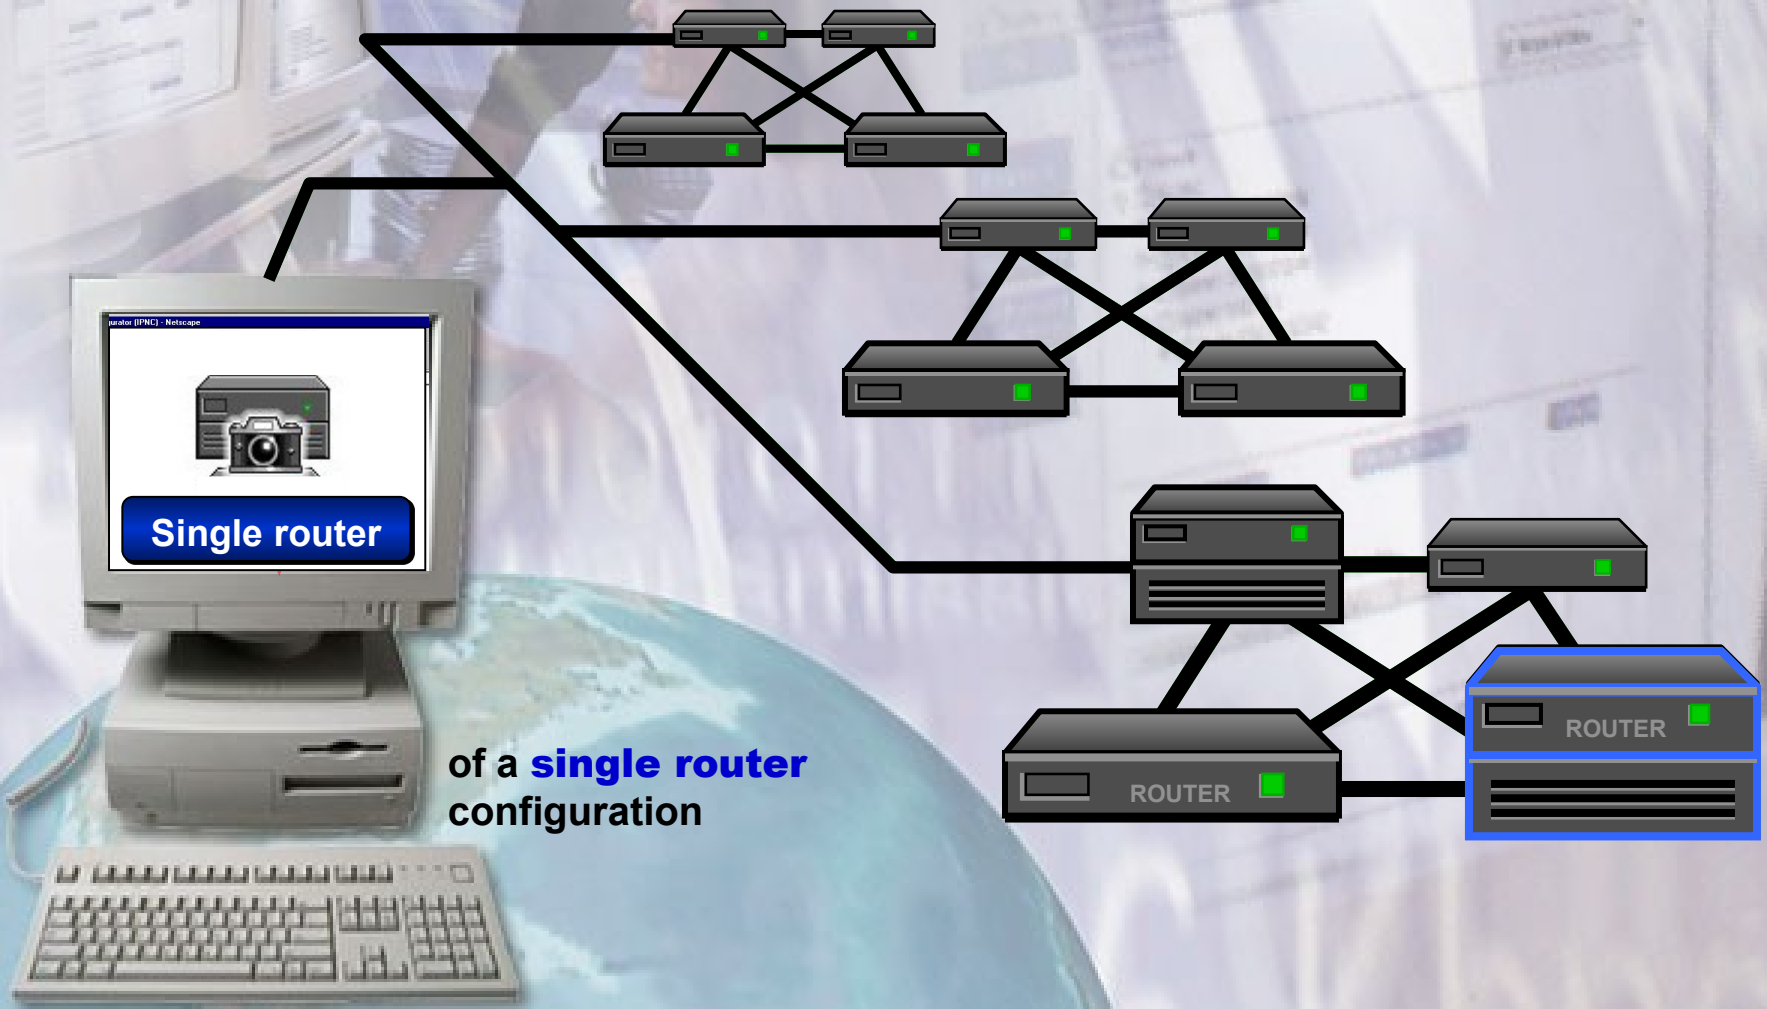

***R/*Evolution**

Lucent Technologies
Bell Labs Innovations

IP Network Configurator

**Kenan Systems
Communications Software Group**

Self-Running Demonstration (PowerPoint Slide Show)

IP Network Configurator

Setting up your network

Take a snapshot

Use IPNC to store snapshots of routing protocol configurations

Take a snapshot

Use IPNC to store snapshots of routing protocol configurations

of a **router subnet** configuration

Take a snapshot

Use IPNC to store snapshots of routing protocol configurations

Disaster Recovery

Disaster Recovery

Our software intelligently sequences routing protocol restoration to maintain network connectivity.

Disaster Recovery

Use Lucent's IPNC to recover networks to their previous functional state.

Disaster Recovery

Disaster Recovery

In the event of network outages, Lucent's IPNC 'rolls back' to previous configurations.