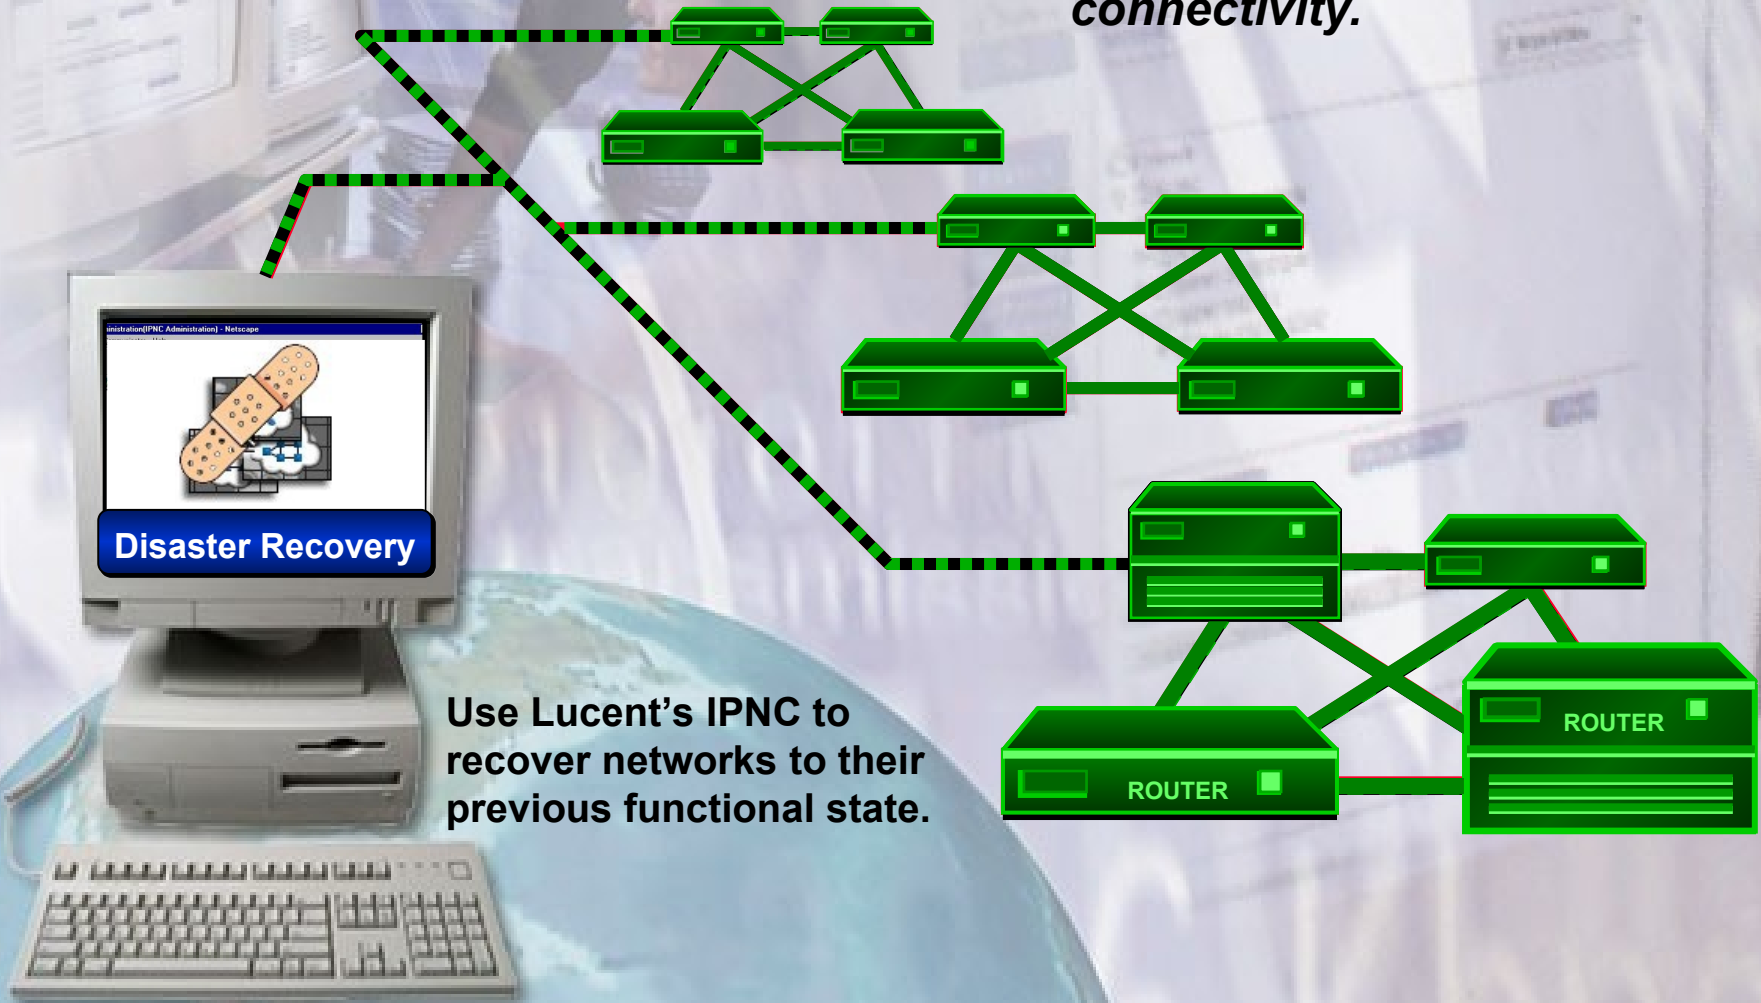

Setting up your network

Take a snapshot

Use IPNC to store snapshots of routing protocol configurations

Take a snapshot

Use IPNC to store snapshots of routing protocol configurations

of a **router subnet** configuration

Take a snapshot

Use IPNC to store snapshots of routing protocol configurations

Disaster Recovery

Disaster Recovery

Our software intelligently sequences routing protocol restoration to maintain network connectivity.

Disaster Recovery

Use Lucent's IPNC to recover networks to their previous functional state.

Disaster Recovery

Disaster Recovery

In the event of network outages, Lucent's IPNC 'rolls back' to previous configurations.